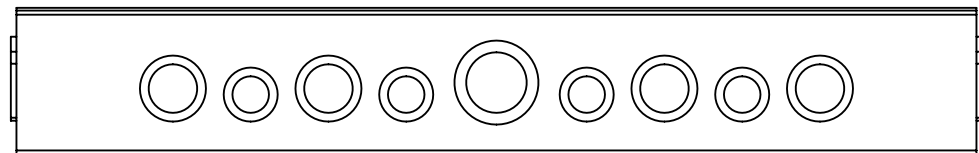

TYPICAL SIZES AND SPACING

X Z

Z X Z

Z X Z X

Z X Z Y Z X Z

SIZE & DISTANCE INFORMATION			
ID	INNER KNOCK-OUT	OUTER KNOCK-OUT	☉ DISTANCE
X	1.00 ϕ	1.38 ϕ	1.62 TYPICAL
Y	1.23 ϕ	1.75 ϕ	
Z	0.73 ϕ	1.13 ϕ	

Z X Z Y Z X Z

X Z X Z Y Z X Z X

X Z X Z Y Z X Z X