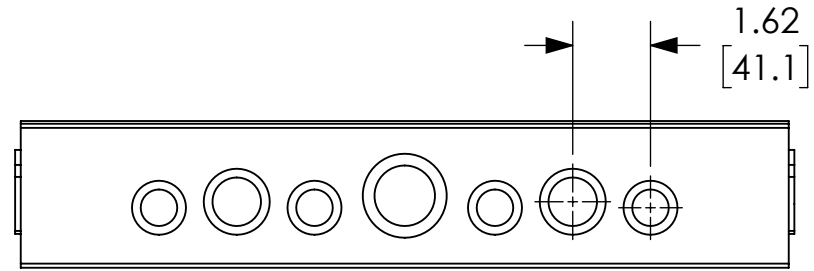

TYPICAL SIZES AND SPACING

X Z

Z X Z

Z X Z X

Z X Z Y Z X Z

SIZE & DISTANCE INFORMATION			
ID	INNER KNOCK-OUT	OUTER KNOCK-OUT	☉ DISTANCE
X	1.00 ϕ	1.38 ϕ	1.62 TYPICAL
Y	1.23 ϕ	1.75 ϕ	
Z	0.73 ϕ	1.13 ϕ	

Z X Z Y Z X Z